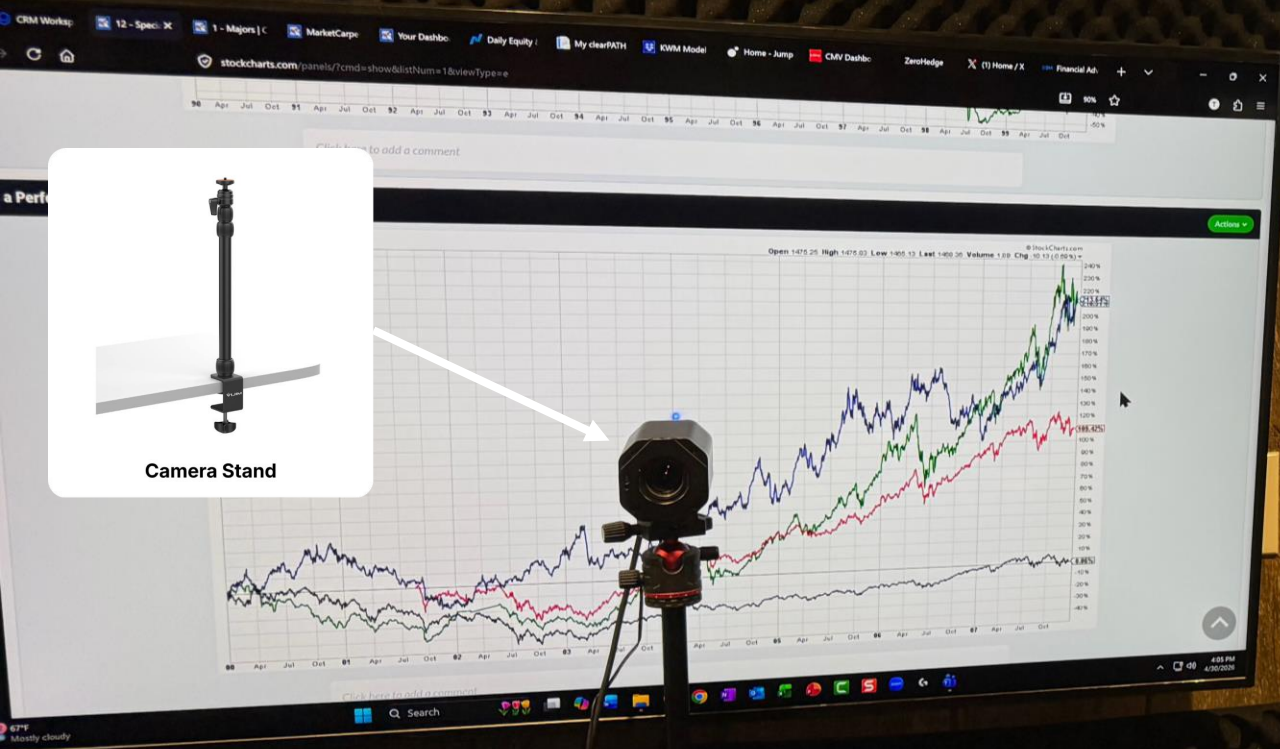

My View

The Microphone

SHURE MV7+ Podcast Kit

Equipment

**Torjim Softbox Photography
Lighting 3000k-7500k**

Egg Crate Foam Panels

LED Panel 2500-8500K

Camera Stand